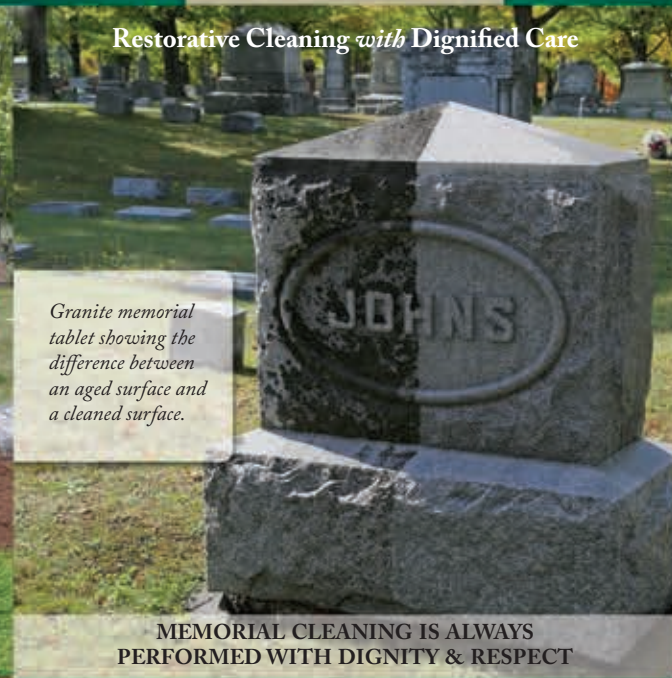

Memorial Cleaning

Restorative Cleaning *with Dignified Care*

Granite memorial tablet showing the difference between an aged surface and a cleaned surface.

MEMORIAL CLEANING IS ALWAYS PERFORMED WITH DIGNITY & RESPECT

Natural stone materials such as limestone, marble, granite, slate and sandstone are all susceptible to a wide variety of organic contaminants. Mosses, mold, mildew, algae, lichen, acidic bird droppings and windblown dirt can frequently be found covering – and growing on – memorials each year.

If your interested in having a memorial cleaned, contact the LVC Office to schedule a consultation.

Deep Cleaning

After an inspection is completed, the cleaning process can begin. The surface of the memorial is saturated in water and a mild degreasing agent is applied. The memorial is hand scrubbed using a soft bristle brush. Various detailing tools are used to clean recessed areas in the stone and around lettering.

If your memorial is approved for the use of pressurized water, this technique will be used to clean creases, corners and surface staining. Extreme care will be provided to the memorial during each step of the cleaning process.