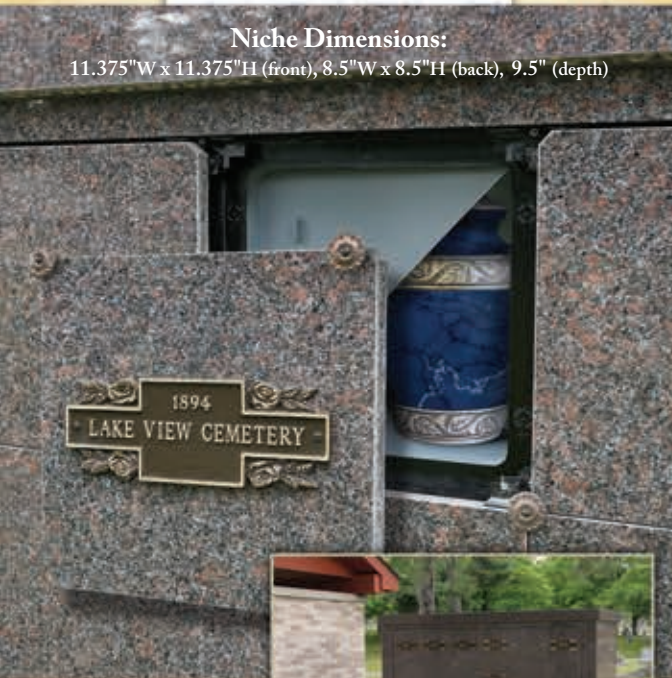

Columbarium Niches

Niche Dimensions:

11.375"W x 11.375"H (front), 8.5"W x 8.5"H (back), 9.5" (depth)

The columbarium is located next to the visitors' gazebo as you enter the cemetery. Above: Cutaway view of the interior of a niche.